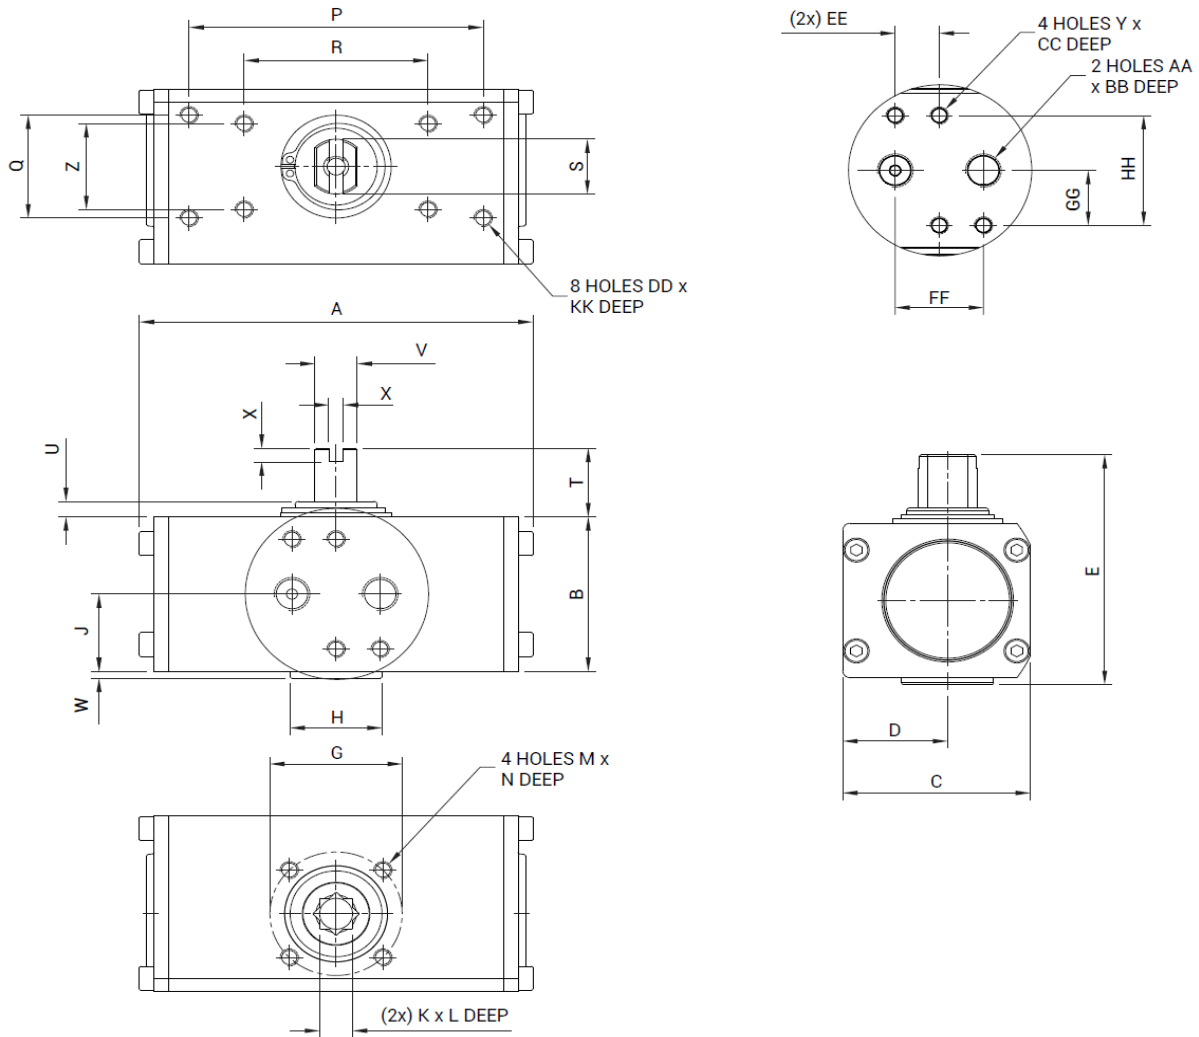

TruTorq Pneumatic Actuator Type 1, Metric Size 1

- Double acting (DA)

DIMENSIONS, METRIC (mm)

Actuator size	ISO	A	B	C	D	E	G	H	J	K	L	M	N	P	Q	R	ØS	T	U	V
TT 1	F03	113,0	45,0	51,0	28,5	67,0	36,0	25,0	22,5	9,0	11,0	M5	8,0	80,0	30,0	50,0	16,0	20,0	4,5	11,5

Actuator size	ISO	W	X	Y	Z	AA	BB	CC	DD	EE	FF	GG	HH	KK
TT 1	F03	2,0	4,0	M5	25,0	G1/8	7,0	8,0	M5	12,0	24,0	16,0	32,0	5,0

TORQUE

Actuator size	Air Supply	Torque	Weight
	Bar	Nm	kg
TT 1	6	8	0,6