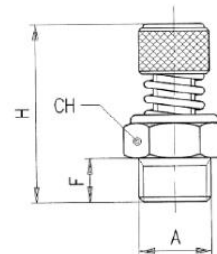

Silencers

Silencer, Type 7010

Max 12 bar, Temperature range: -10°C till +80°C.

Size	A	F	H	CH
1/8"	1/8	6	13	13
1/4"	1/4	8	16	16
1/2"	1/2	11	18	24
M5	M5			

Throttle valve with Silencer, Type 7050

Max 12 bar, Temperature range: -10°C till +80°C.

Size	A	F	H min.	H max.	CH
1/8"	1/8	6	26	28	13
1/4"	1/4	8	30	32	15