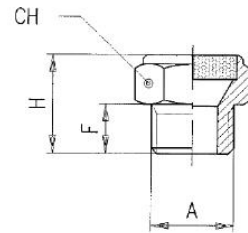

Silencers

Silencer, Type 7010

Max 12 bar, Temperature range: -10°C till +80°C.

Size	A	F	H	CH
1/8"	1/8	6	13	13
1/4"	1/4	8	16	16
1/2"	1/2	11	18	24
M5	M5			

Throttle valve with Silencer, Type 7050

Max 12 bar, Temperature range: -10°C till +80°C.

Size	A	F	H min.	H max.	CH
1/8"	1/8	6	26	28	13
1/4"	1/4	8	30	32	15